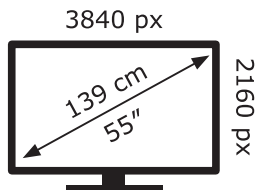

ENERG ⚡

LG Electronics

55UR762H9ZC

102 kWh/1000h

ABCDEF**G**

122 kWh/1000h

2019/2013